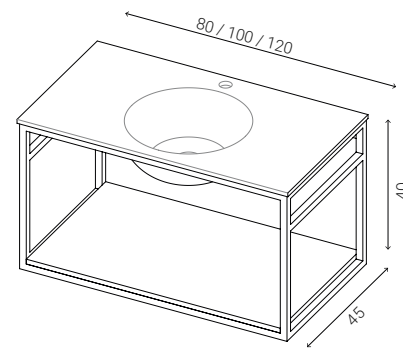

Swap Esfera

FR Ensemble lavabo autoportant en Scene® couleur blanc pur mat composé d'un plan avec vasque intégrée type Sfera. Sous plan dans le même matériau et même couleur, toujours. Avec une structure métallique noire, blanche ou dans la couleur du lavabo.

DE Waschtisch aus Scene®, mit Waschbecken Modell Sfera. Metallrahmen in Schwarz, Weiß oder in der Farbe des Waschbeckens. Unteres Regal im gleichen Material und Farbe wie das Waschbecken.

EN Bathroom unit in pure white Scene® composed of a countertop washbasin with a Esfera style basin. Lower shelf in the same material and colour, combined with a metallic structure in black or white.