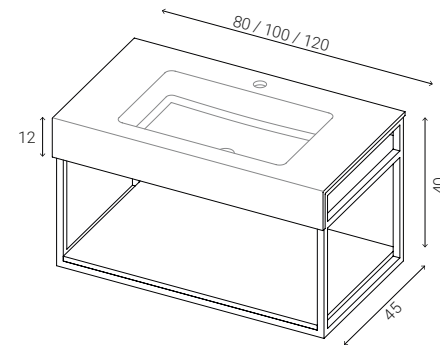

EN Bathroom unit in Kromat® and Scene® consisting of a countertop washbasin with a front skirt and a City style basin. Lower shelf in the same material and colour, combined with a metallic structure in black, white or coloured, depending on the choice of the basin.